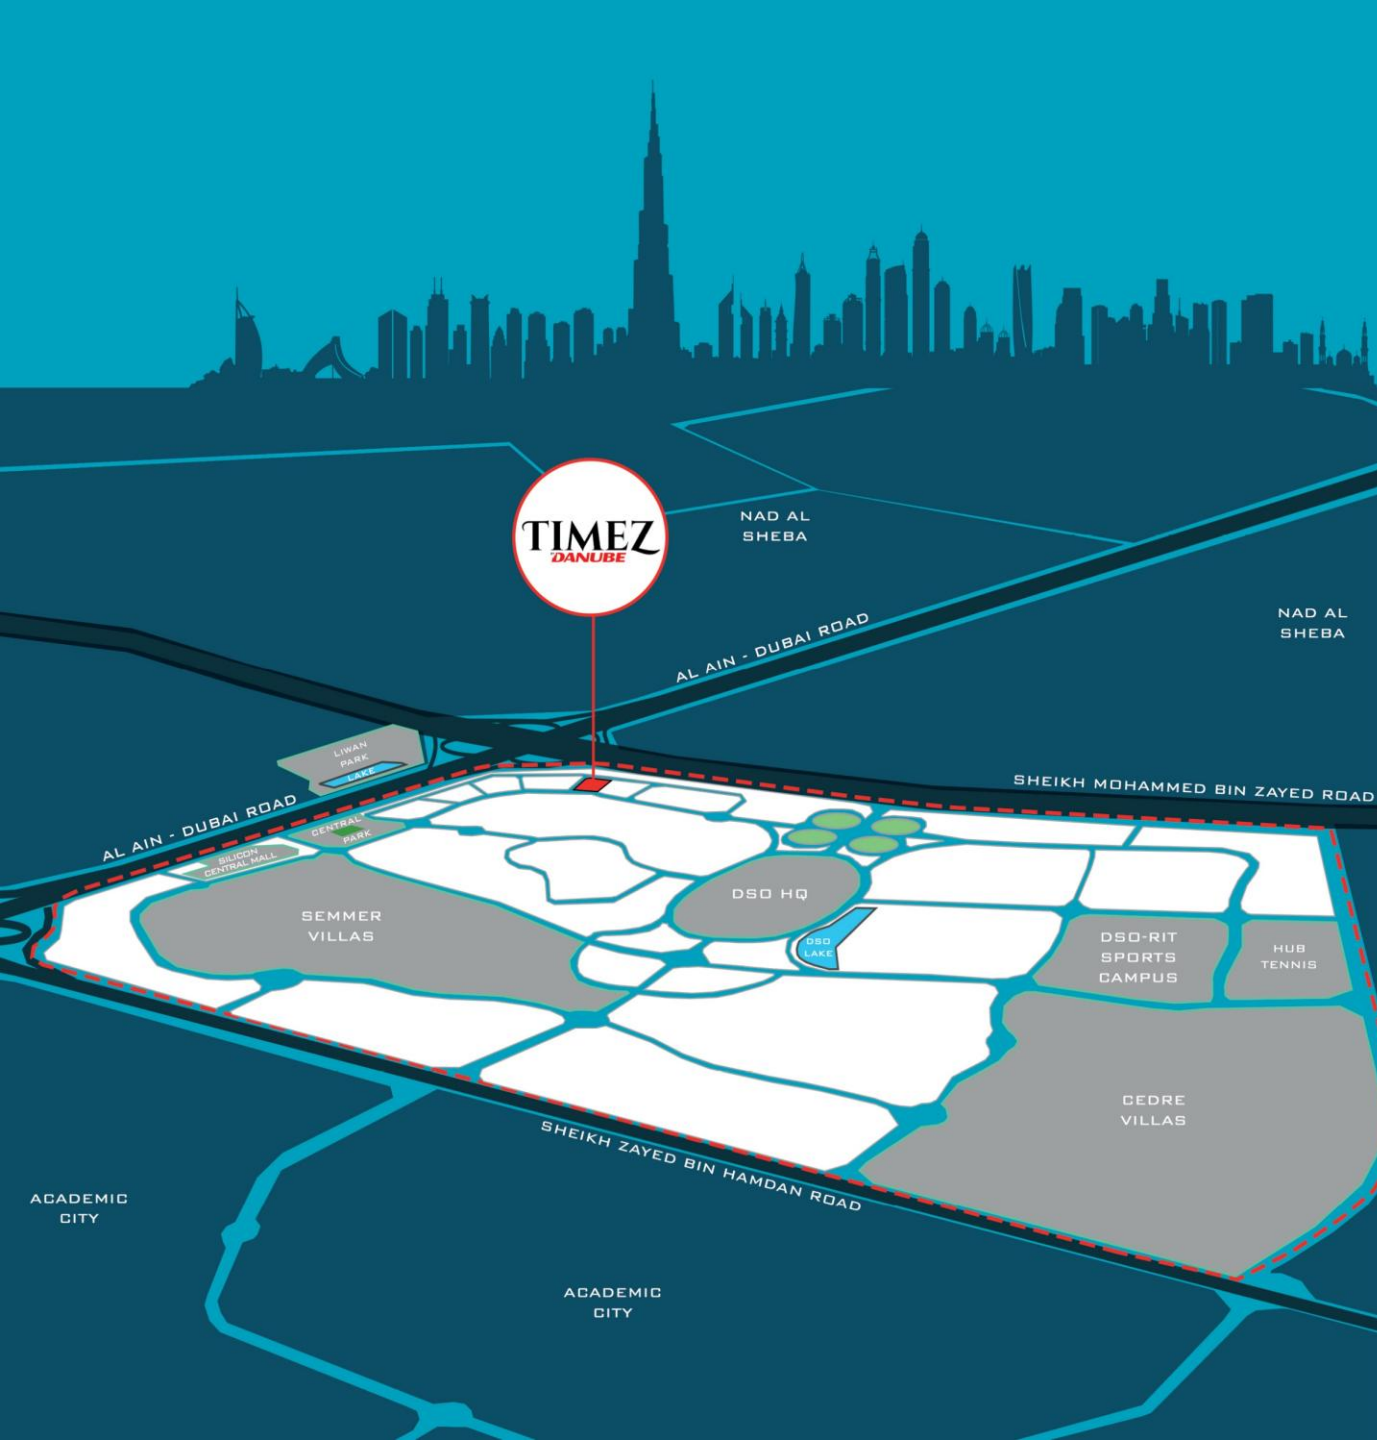

TIMEZ

BY **DANUBE**

DUBAI SILICON OASIS

Distances

	Central Park	2 min
	Silicon Central Mall	2 min
	Al Ain - Dubai Road	2 min
	Proposed Metro Station	3 min
	Sheikh Mohammed Bin Zayed Road	2 min
	DSO HQ	3 min
	DSO Lake	4 min
	DSO - RIT Sports Campus	5 min
	Academic City	7 min
	Global Village	8 min
	Dubai Safari Park	10 min
	Dubai Creek Harbour	11 min
	Dubai Design District	11 min
	Burj Khalifa	12 min
	Dubai Mall	12 min
	Mirdif City Centre	13 min
	Mushrif Park	14 min
	Dubai International Airport	15 min
	Al Maktoum International Airport	20 min