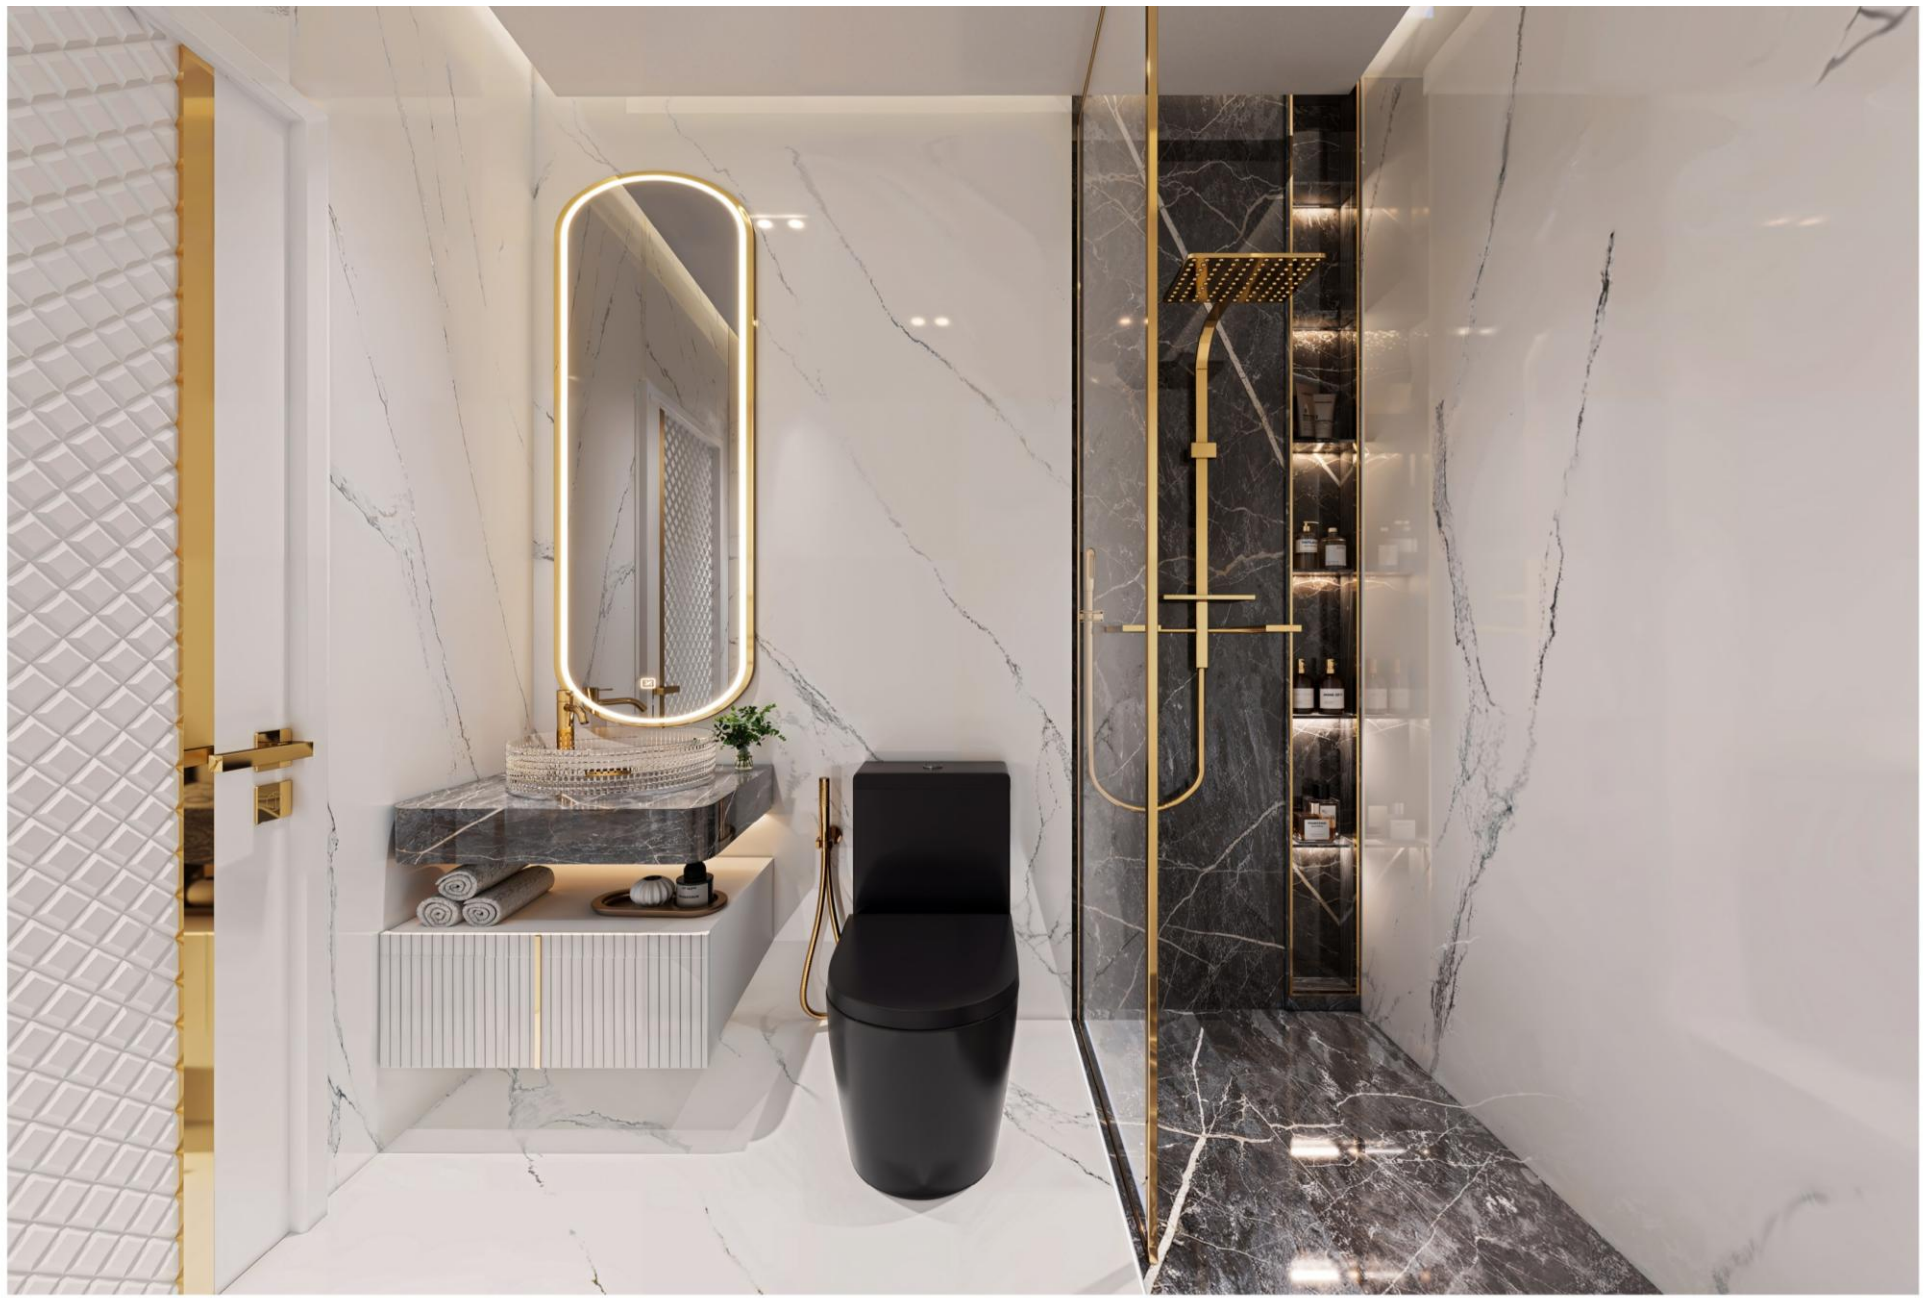

Step Into A World Of Sophistication

Studio Convertible to 1BHK

1BHK Convertible to 2BHK

Timeless Design and Modern Luxury

Let Elegance Take Center Stage In Your Kitchen

Private Pool In Your Apartment

Indoor Gym

Payment Plan- TIMEZ

1% Monthly

70% Till Handover

30% Post Handover (30 Months)

ACD – Q2, 2028

Pricing Details - TIMEZ

Types	Starting Price	Details
Studio	800,000	
Flex Studio	850,000	Convertible to 1 BHK
Flex Presidential Studio	900,000	Convertible to 1 BHK With Pool
1 BHK	1,060,000	
Flex 1 BHK	1,300,000	Convertible to 2 BHK, with Office
Presidential Suite Flex	1,350,000	Convertible to 2 BHK, With Office and Pool
2 BHK	1,500,000	
2 BHK + Pool	1,600,000	With Pool
3 BHK + Pool	2,000,000	With Pool