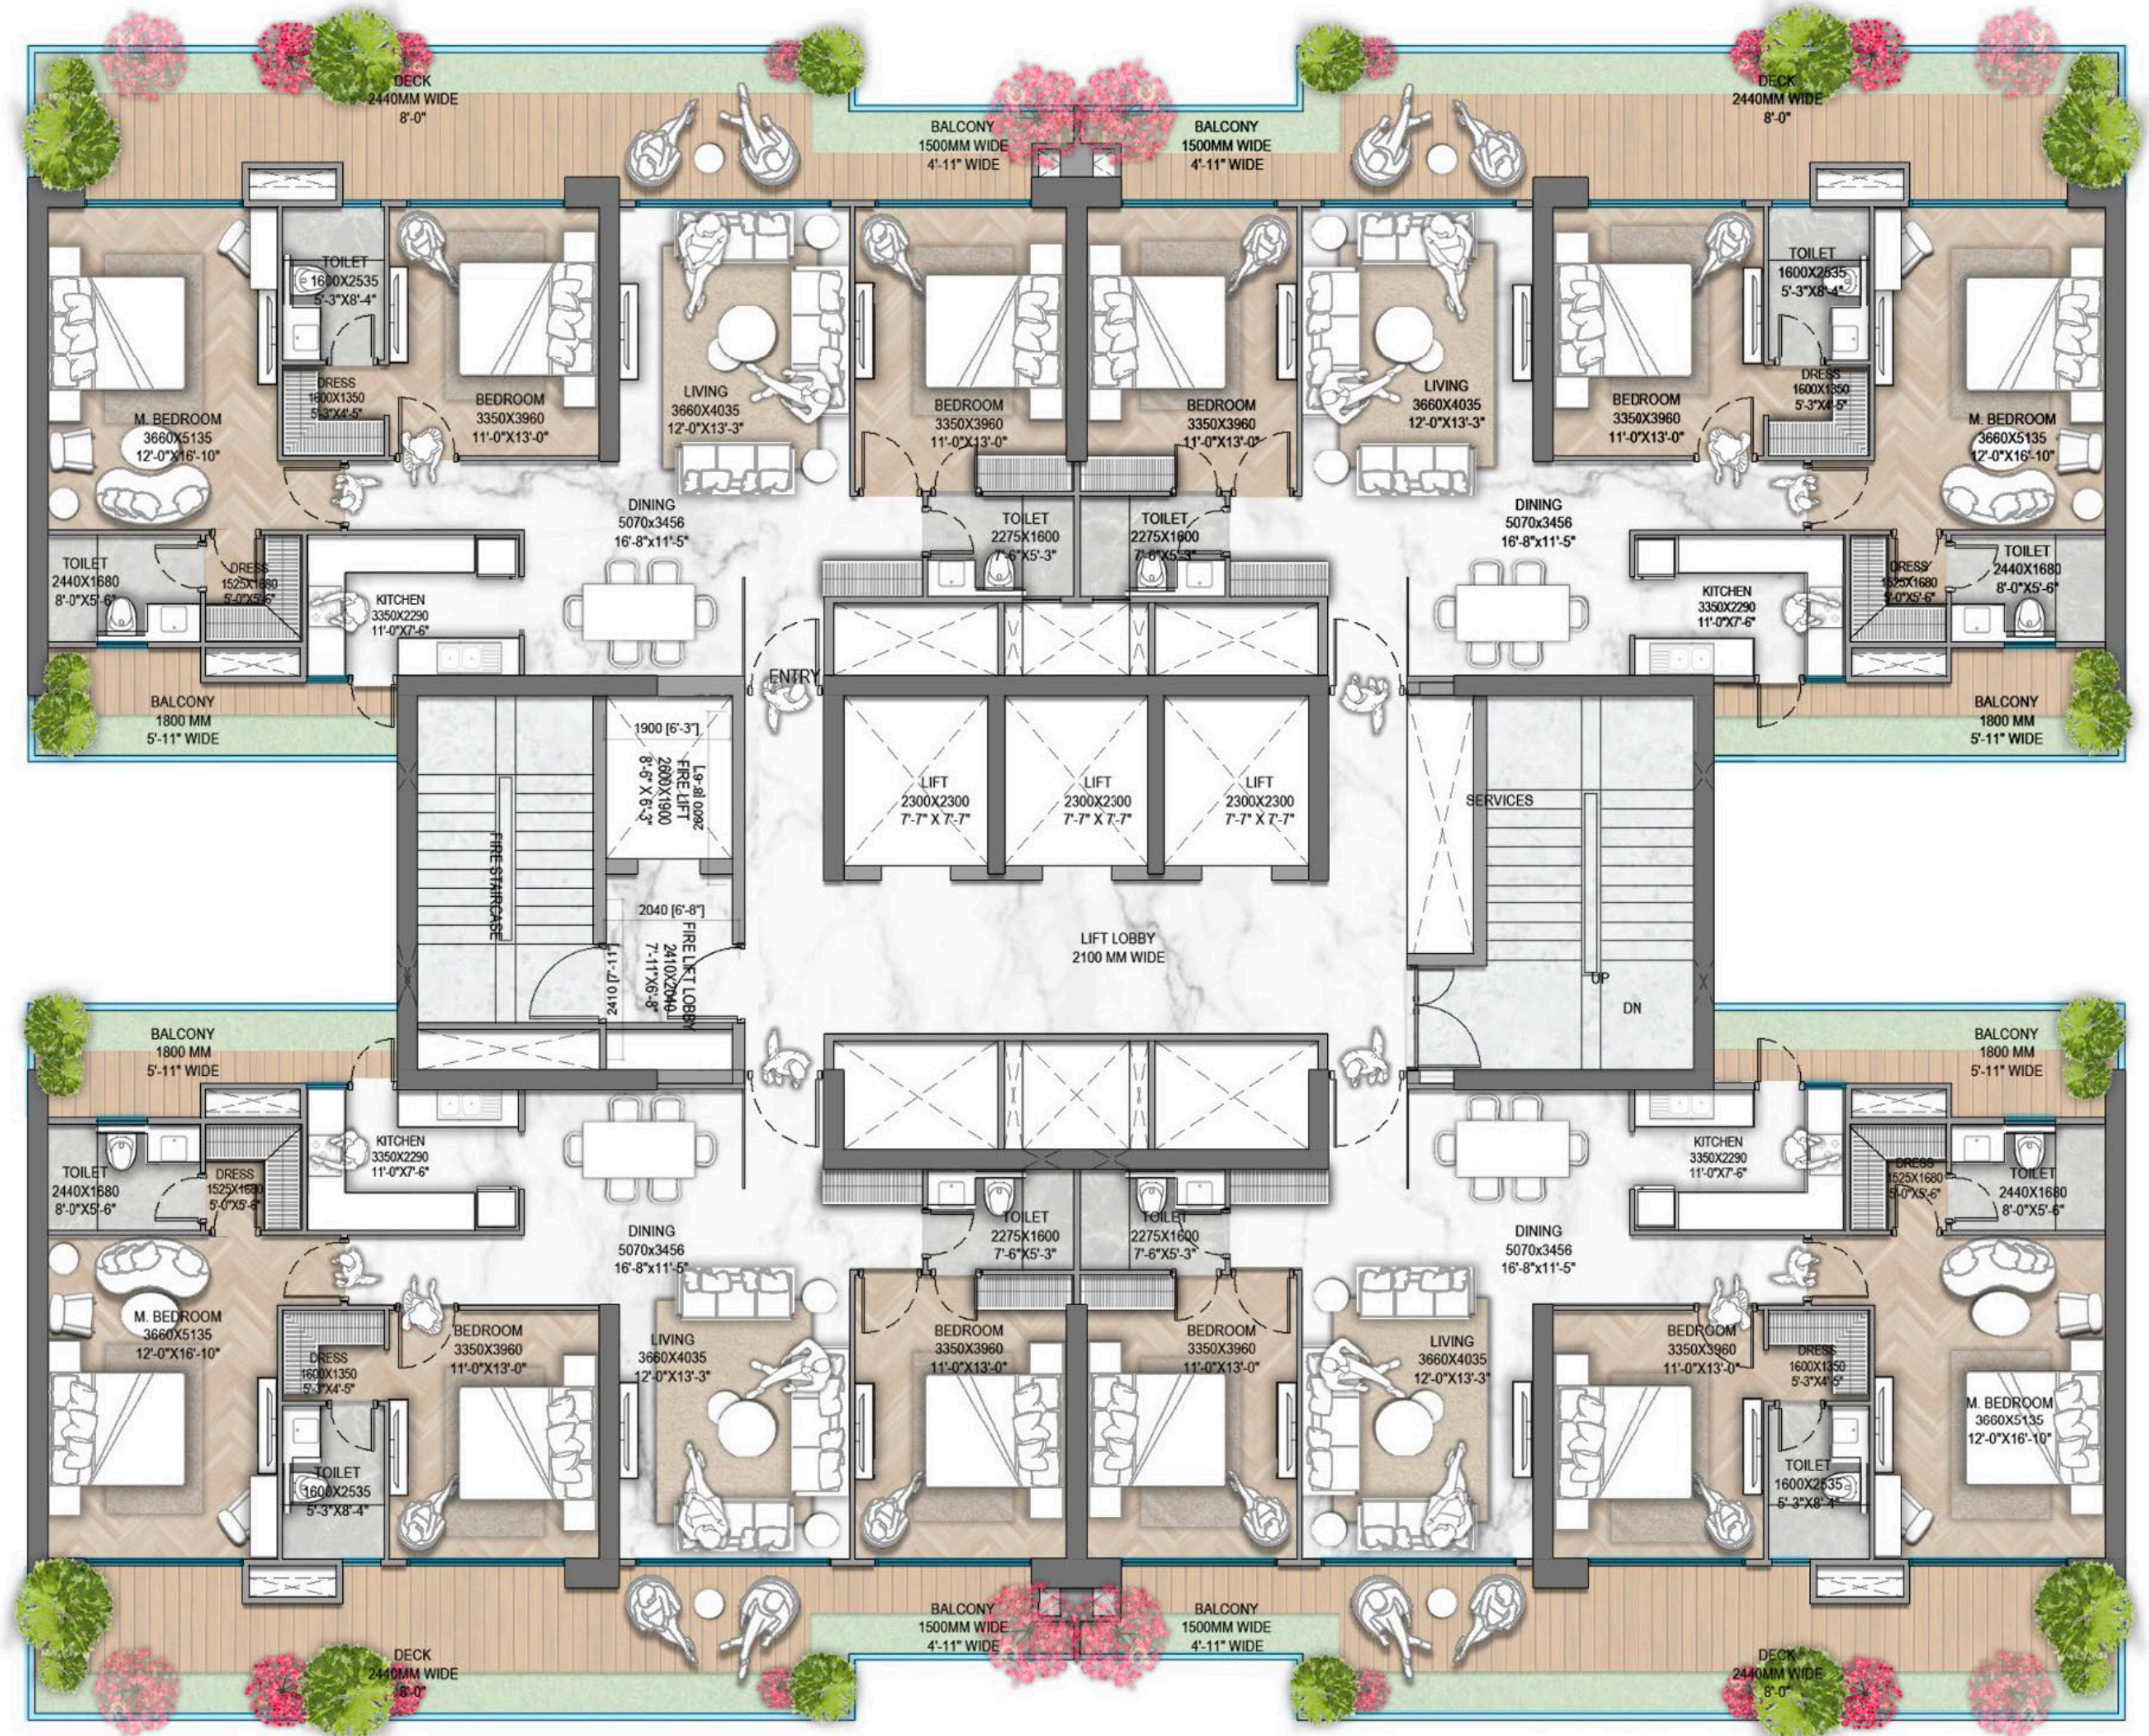

RESIDENTIAL

H6 | SECTOR 97

SITE LOCATION

NOIDA, SECTOR 97

DESIGN PRESENTATION

— RESIDENTIAL —

RESIDENTIAL

— FLOOR PLANS —

3BHK

4 BHK

5BHK (Lower Floor)

5BHK (Upper Floor)

GOLF SIDE

Thank You