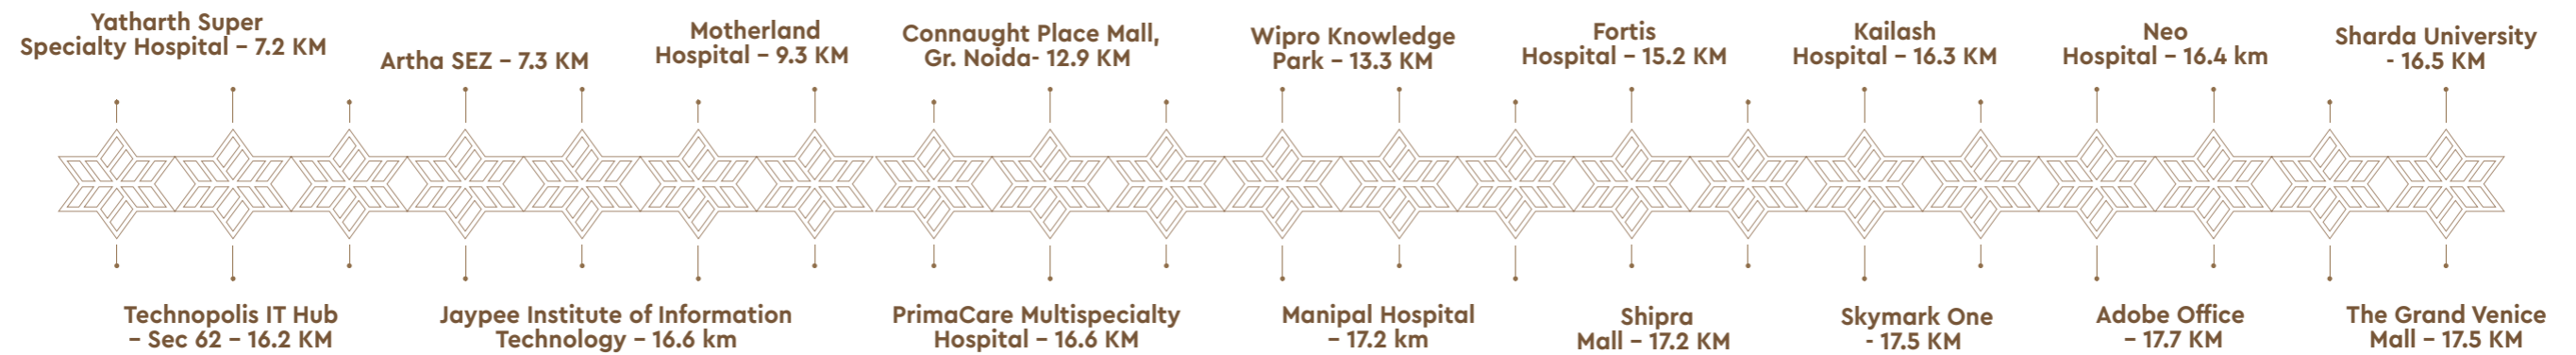

10-20 MINUTES