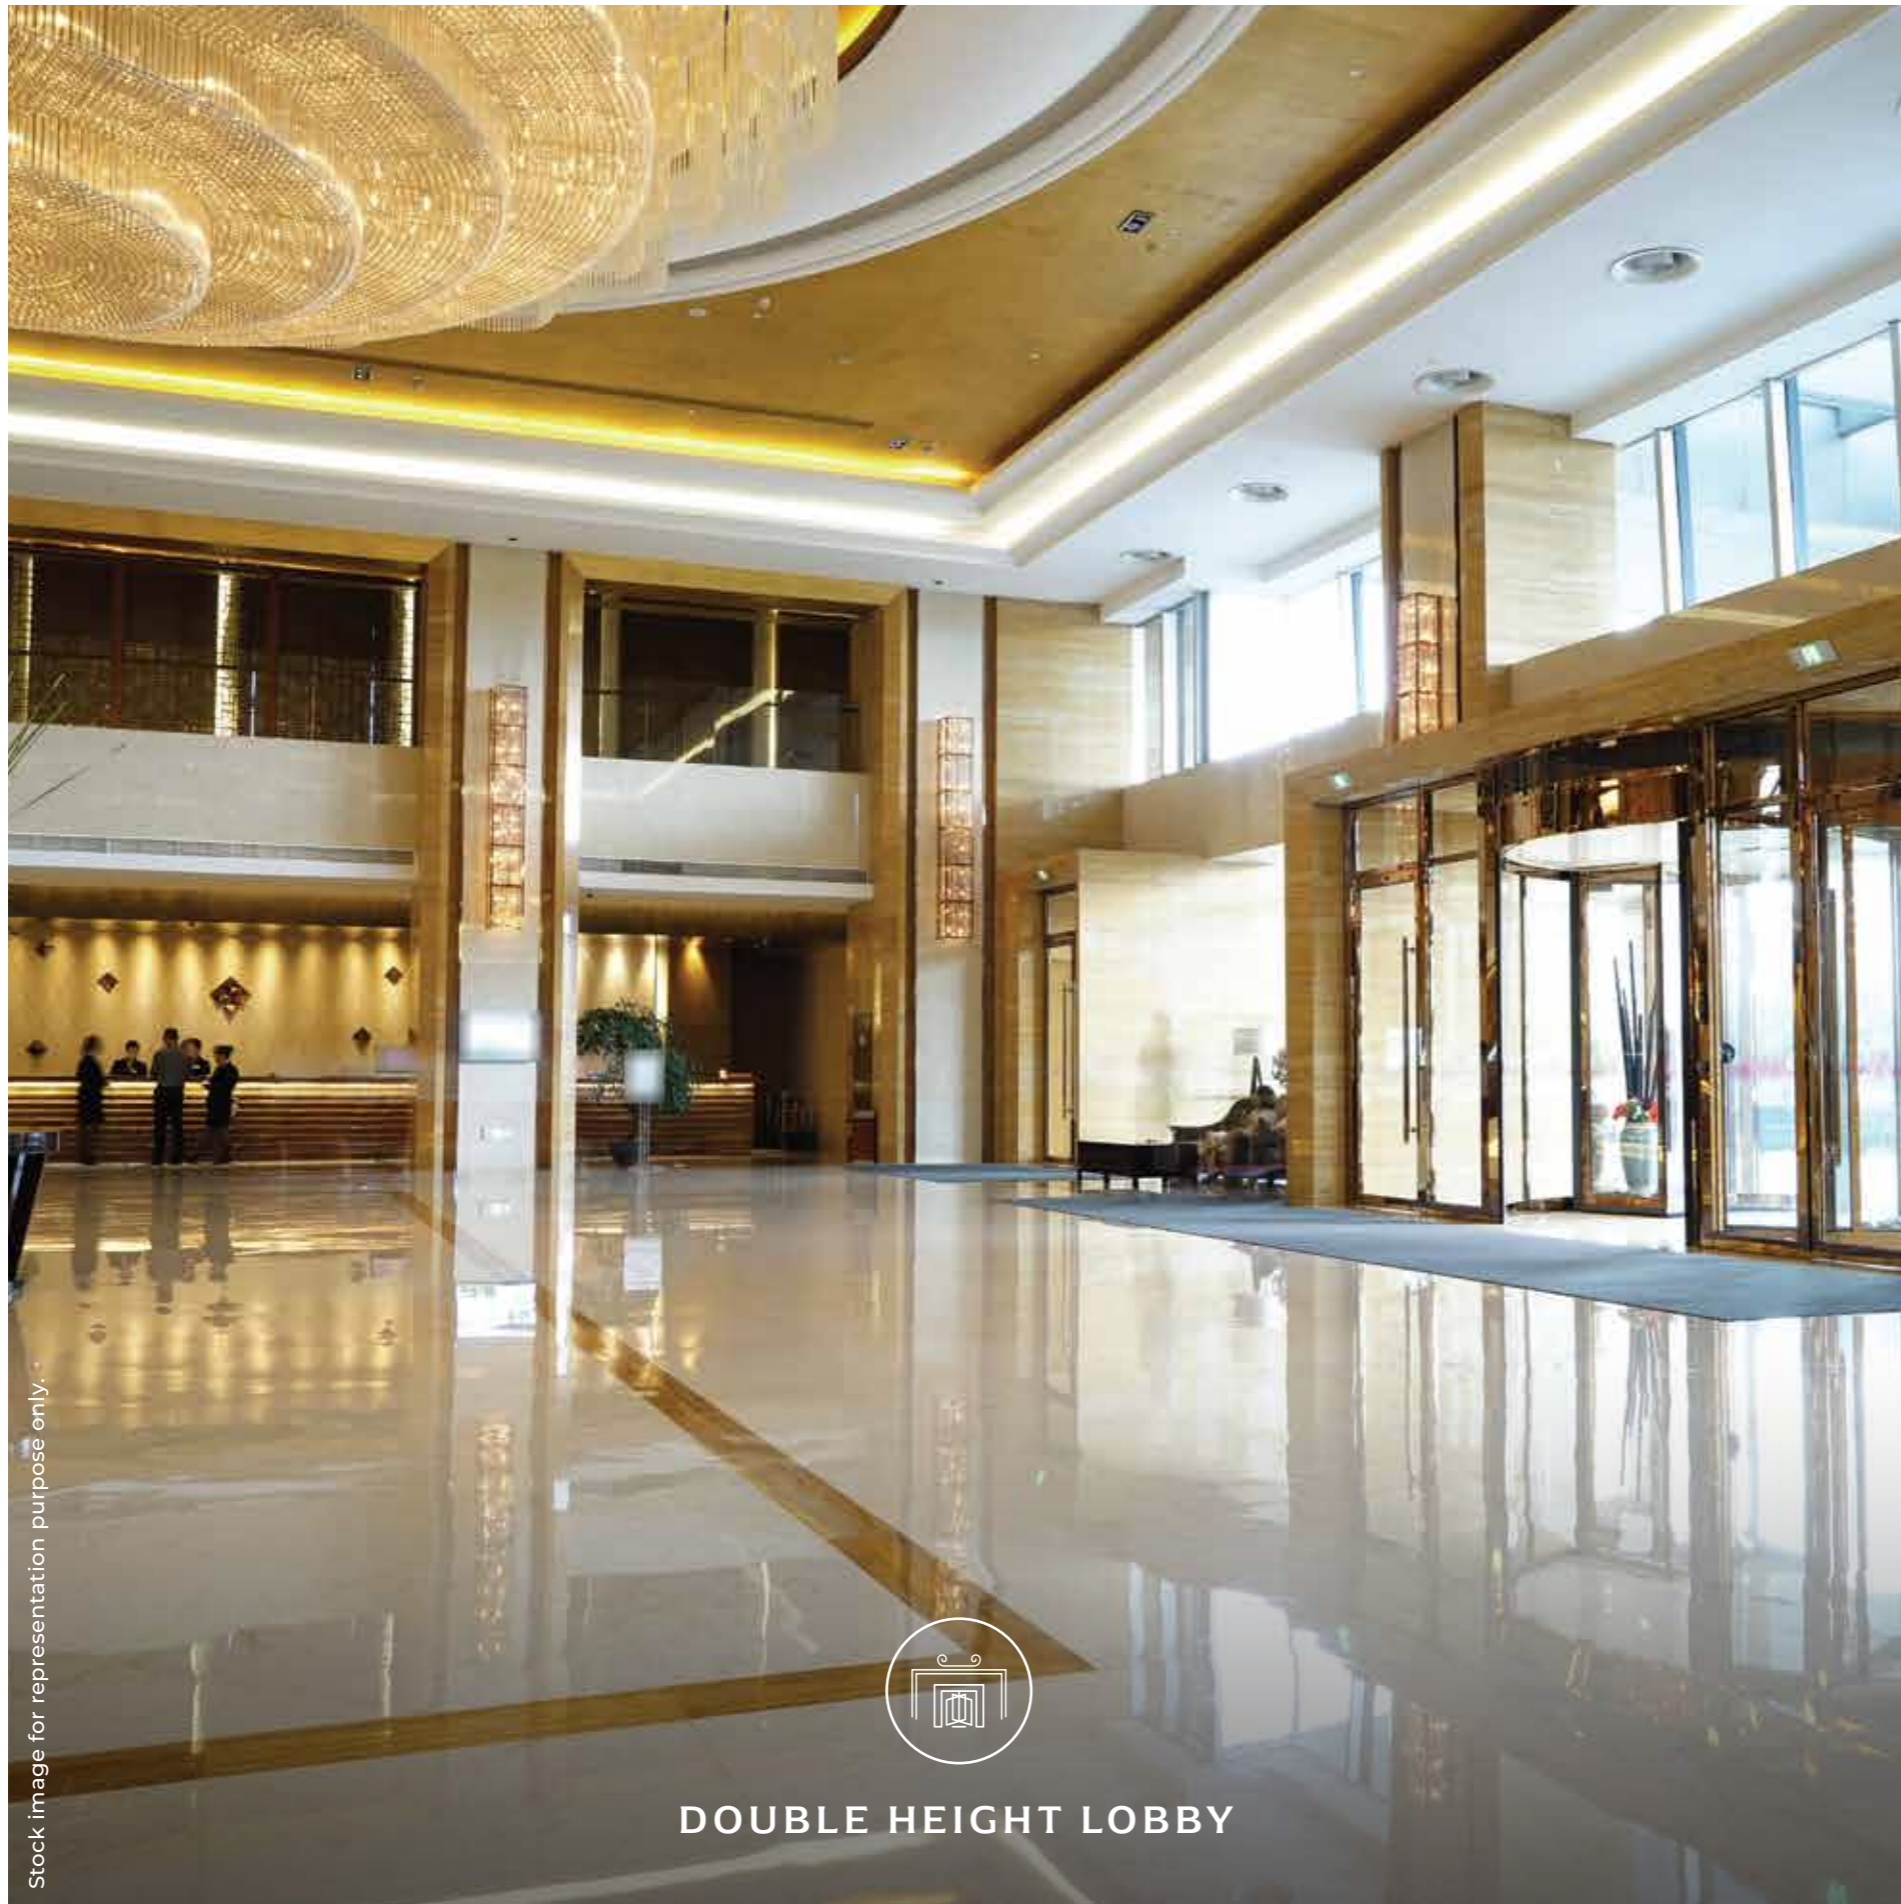

Stock image for representation purpose only

**ROOFTOP INFINITY EDGE
SWIMMING POOL WITH KIDS POOL**

**BASK ABOVE THE SKYLINE
IN WATERS ELEVATED
BY EXCELLENCE AS YOU
SWIM TO INFINITY.**

**CHERISH EVERY MOMENT
WITH YOUR LOVED ONES AT
THE ROOFTOP
JUICE BAR.**

Stock image for representation purpose only.

**ROOFTOP GRAND JUICE BAR
DECK WITH SWIMMING POOL**

**IMPECCABLY
CURATED HOMES**

EXPERIENCE THE ART OF CURATED LIVING

Artist impression, not an actual site image

CROWN FACADE

**A FAÇADE THAT CROWNS
THE SKYLINE WITH
TIMELESS INTRICACY.**

Behold an elegant elevation where
geometry meets grandeur, crowned with
Neoclassical-inspired jaali details and
timeless design.