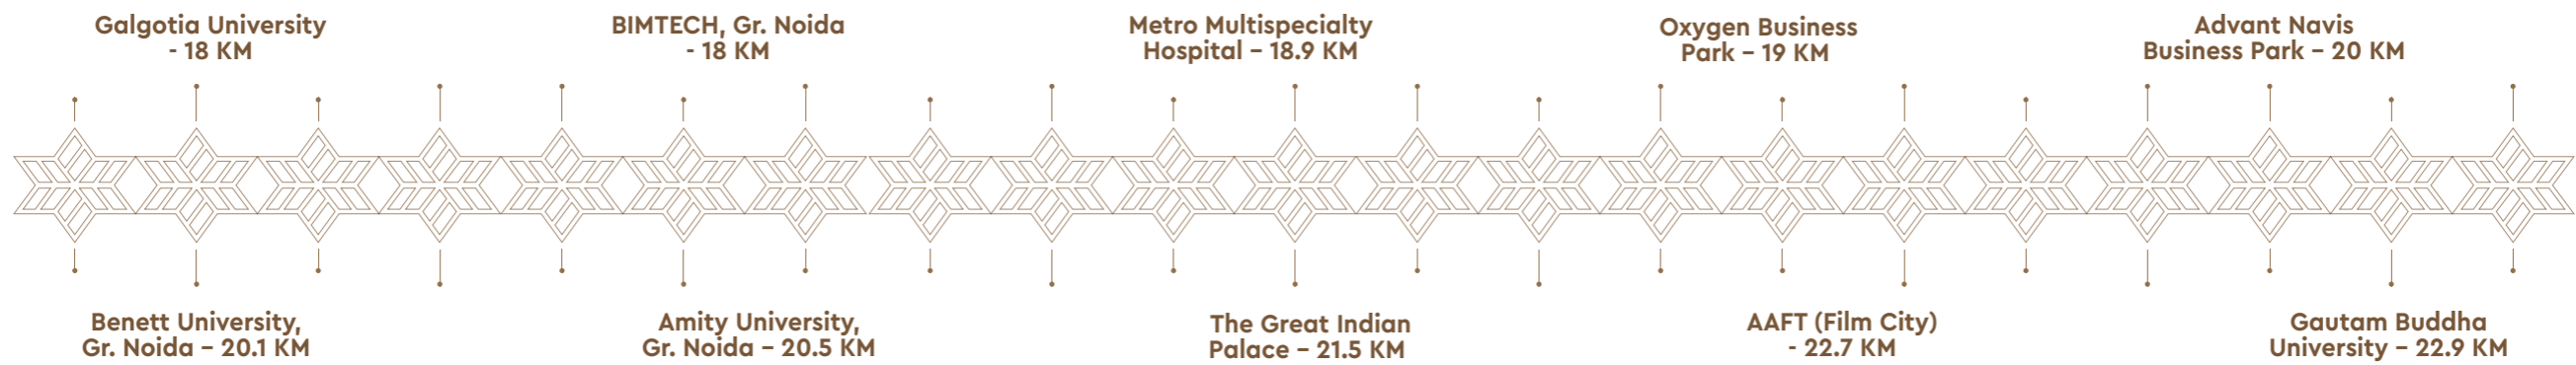

20-30 MINUTES

1km=1000 meter
Approximate travel time as per Google maps, subject to change as per traffic conditions