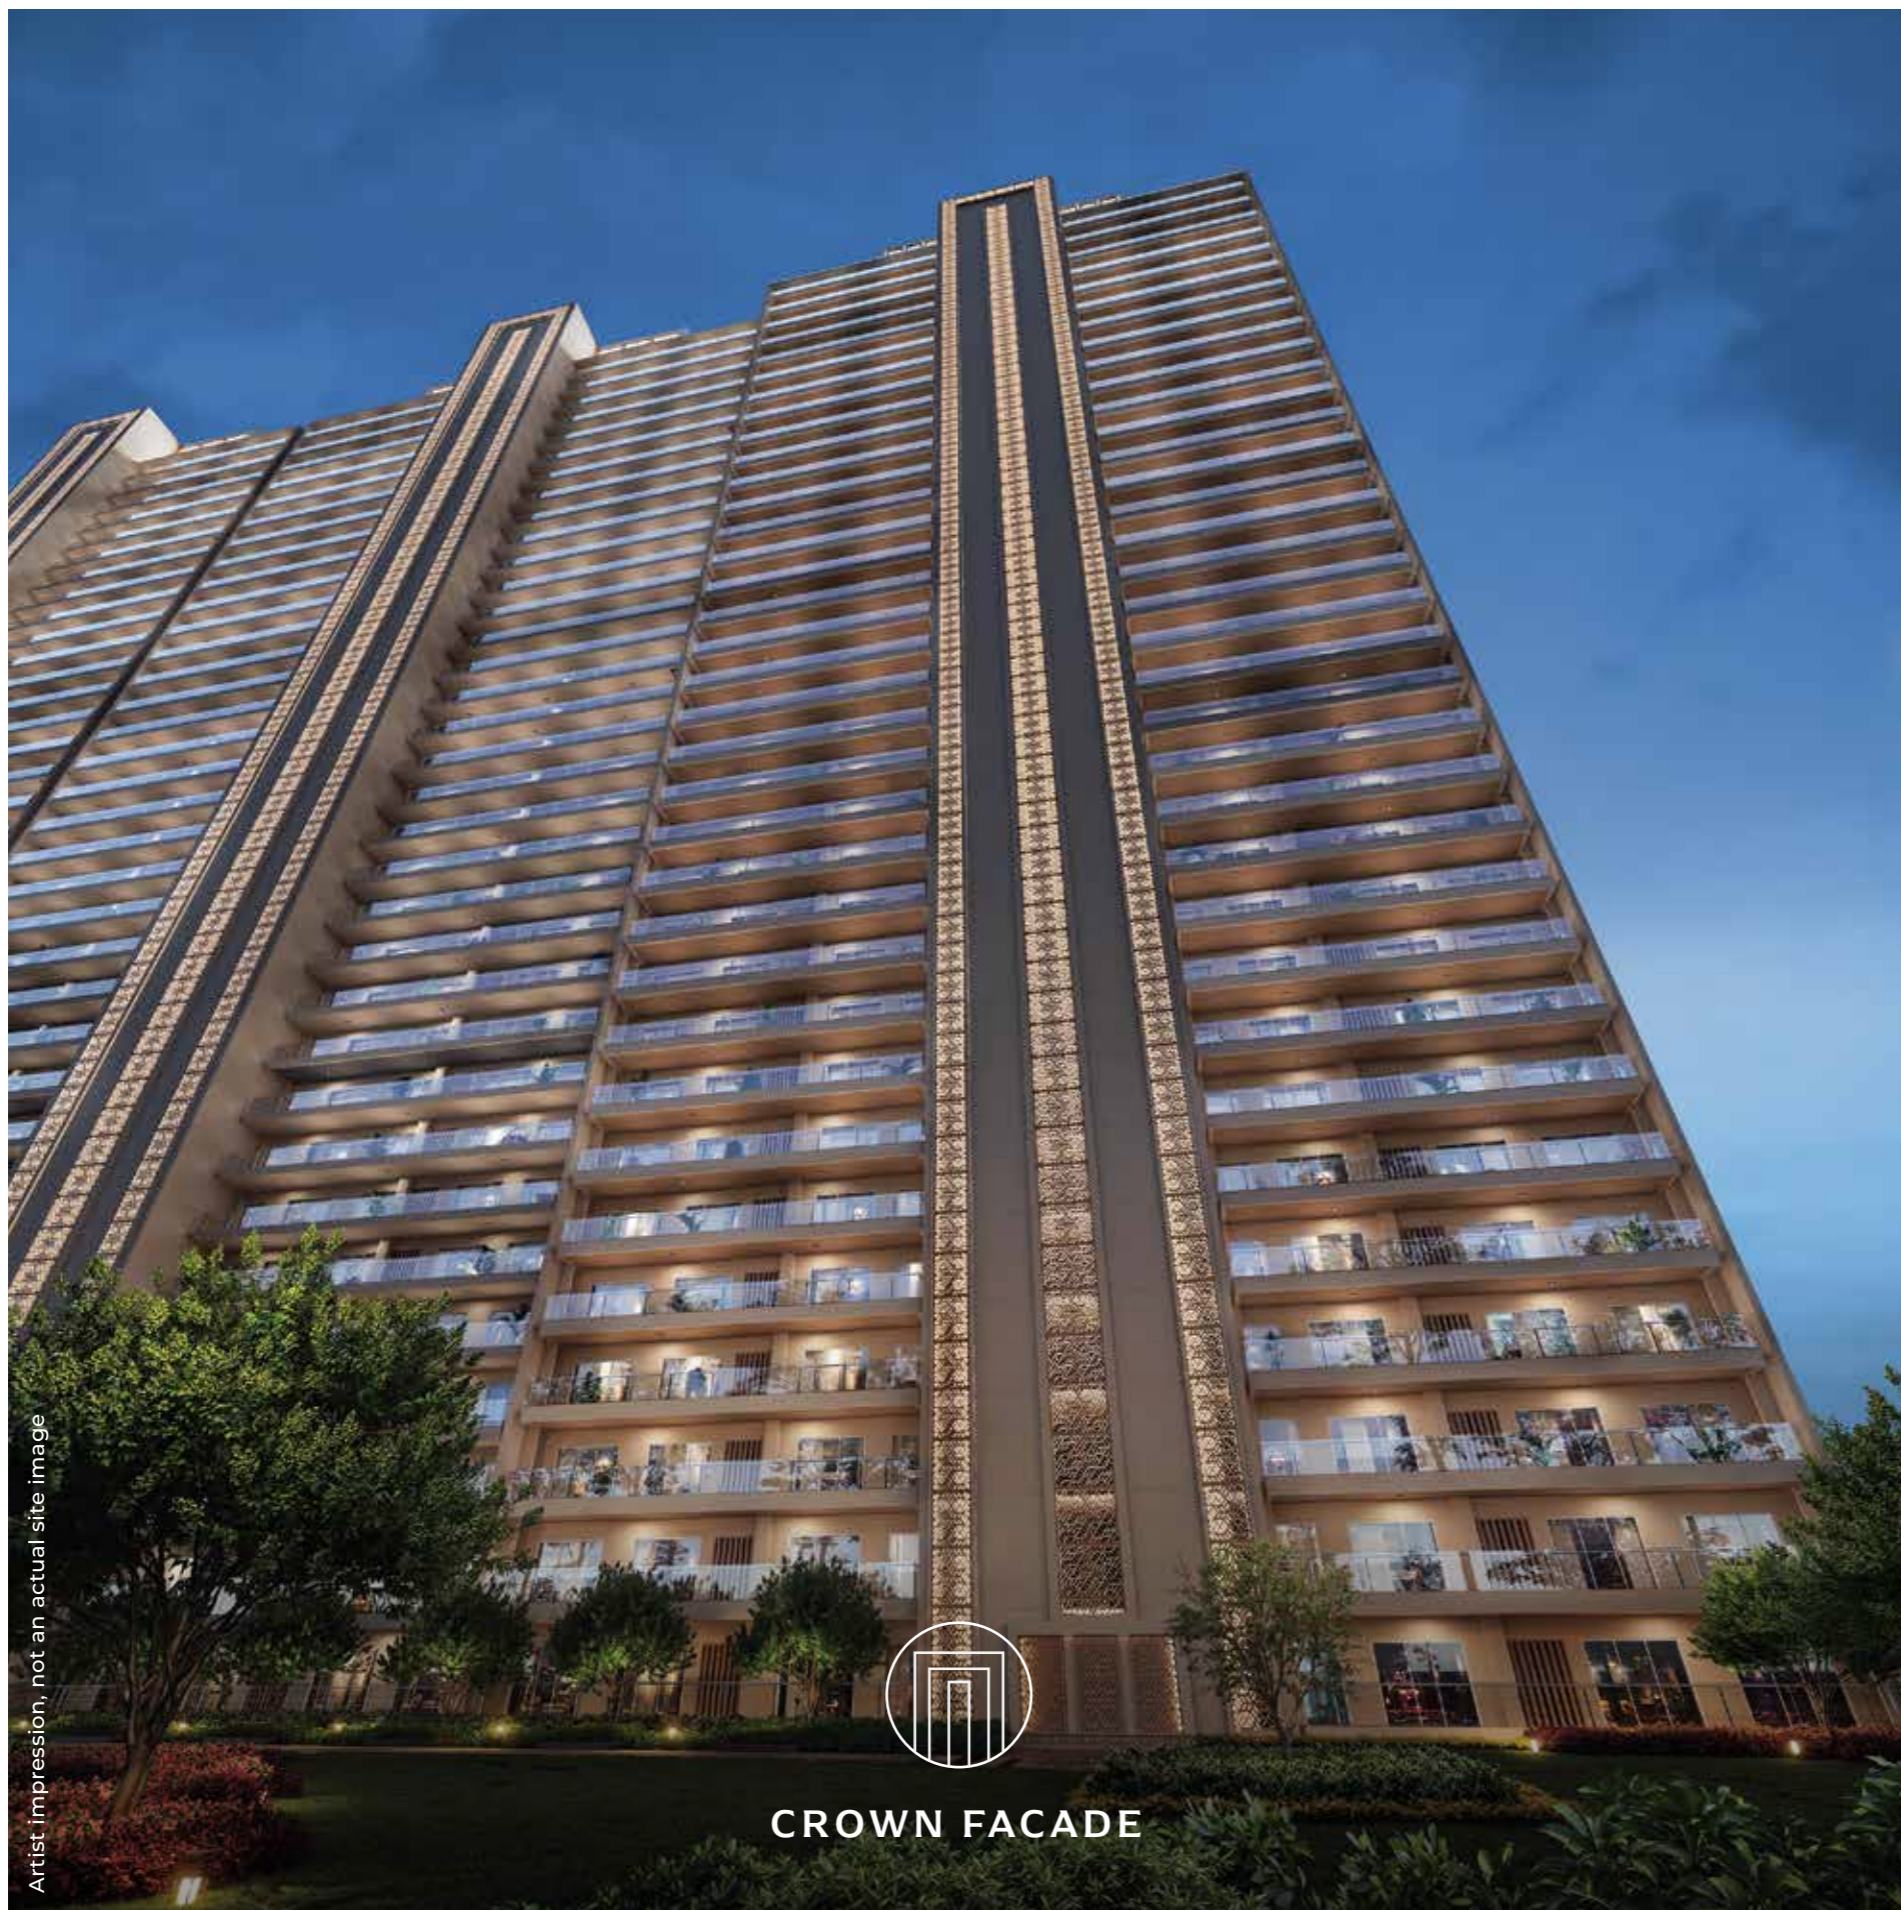

Stock image for representation purpose only.

**ROOFTOP GRAND JUICE BAR
DECK WITH SWIMMING POOL**

**IMPECCABLY
CURATED HOMES**

EXPERIENCE THE ART OF CURATED LIVING

Artist impression, not an actual site image

CROWN FACADE

**A FAÇADE THAT CROWNS
THE SKYLINE WITH
TIMELESS INTRICACY.**

Behold an elegant elevation where
geometry meets grandeur, crowned with
Neoclassical-inspired jaali details and
timeless design.