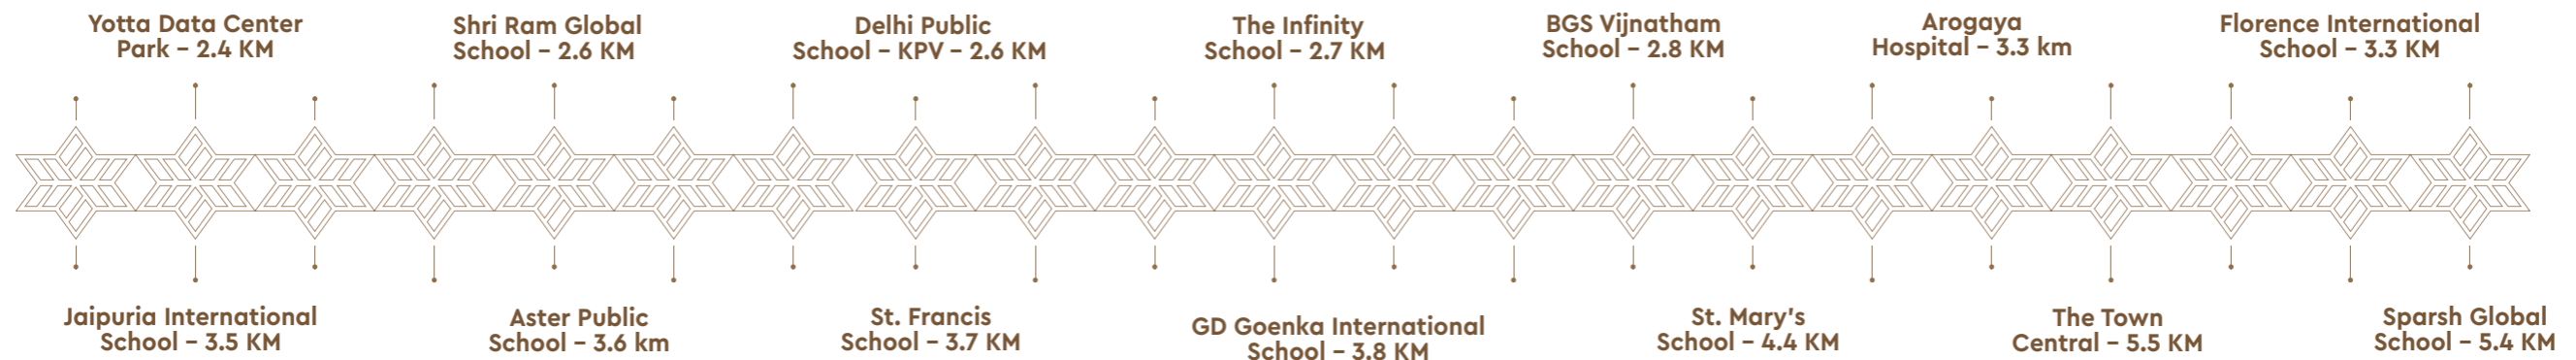

GODREJ MAJESTY

SECTOR 12, GREATER NOIDA (W)

5-10 MINUTES