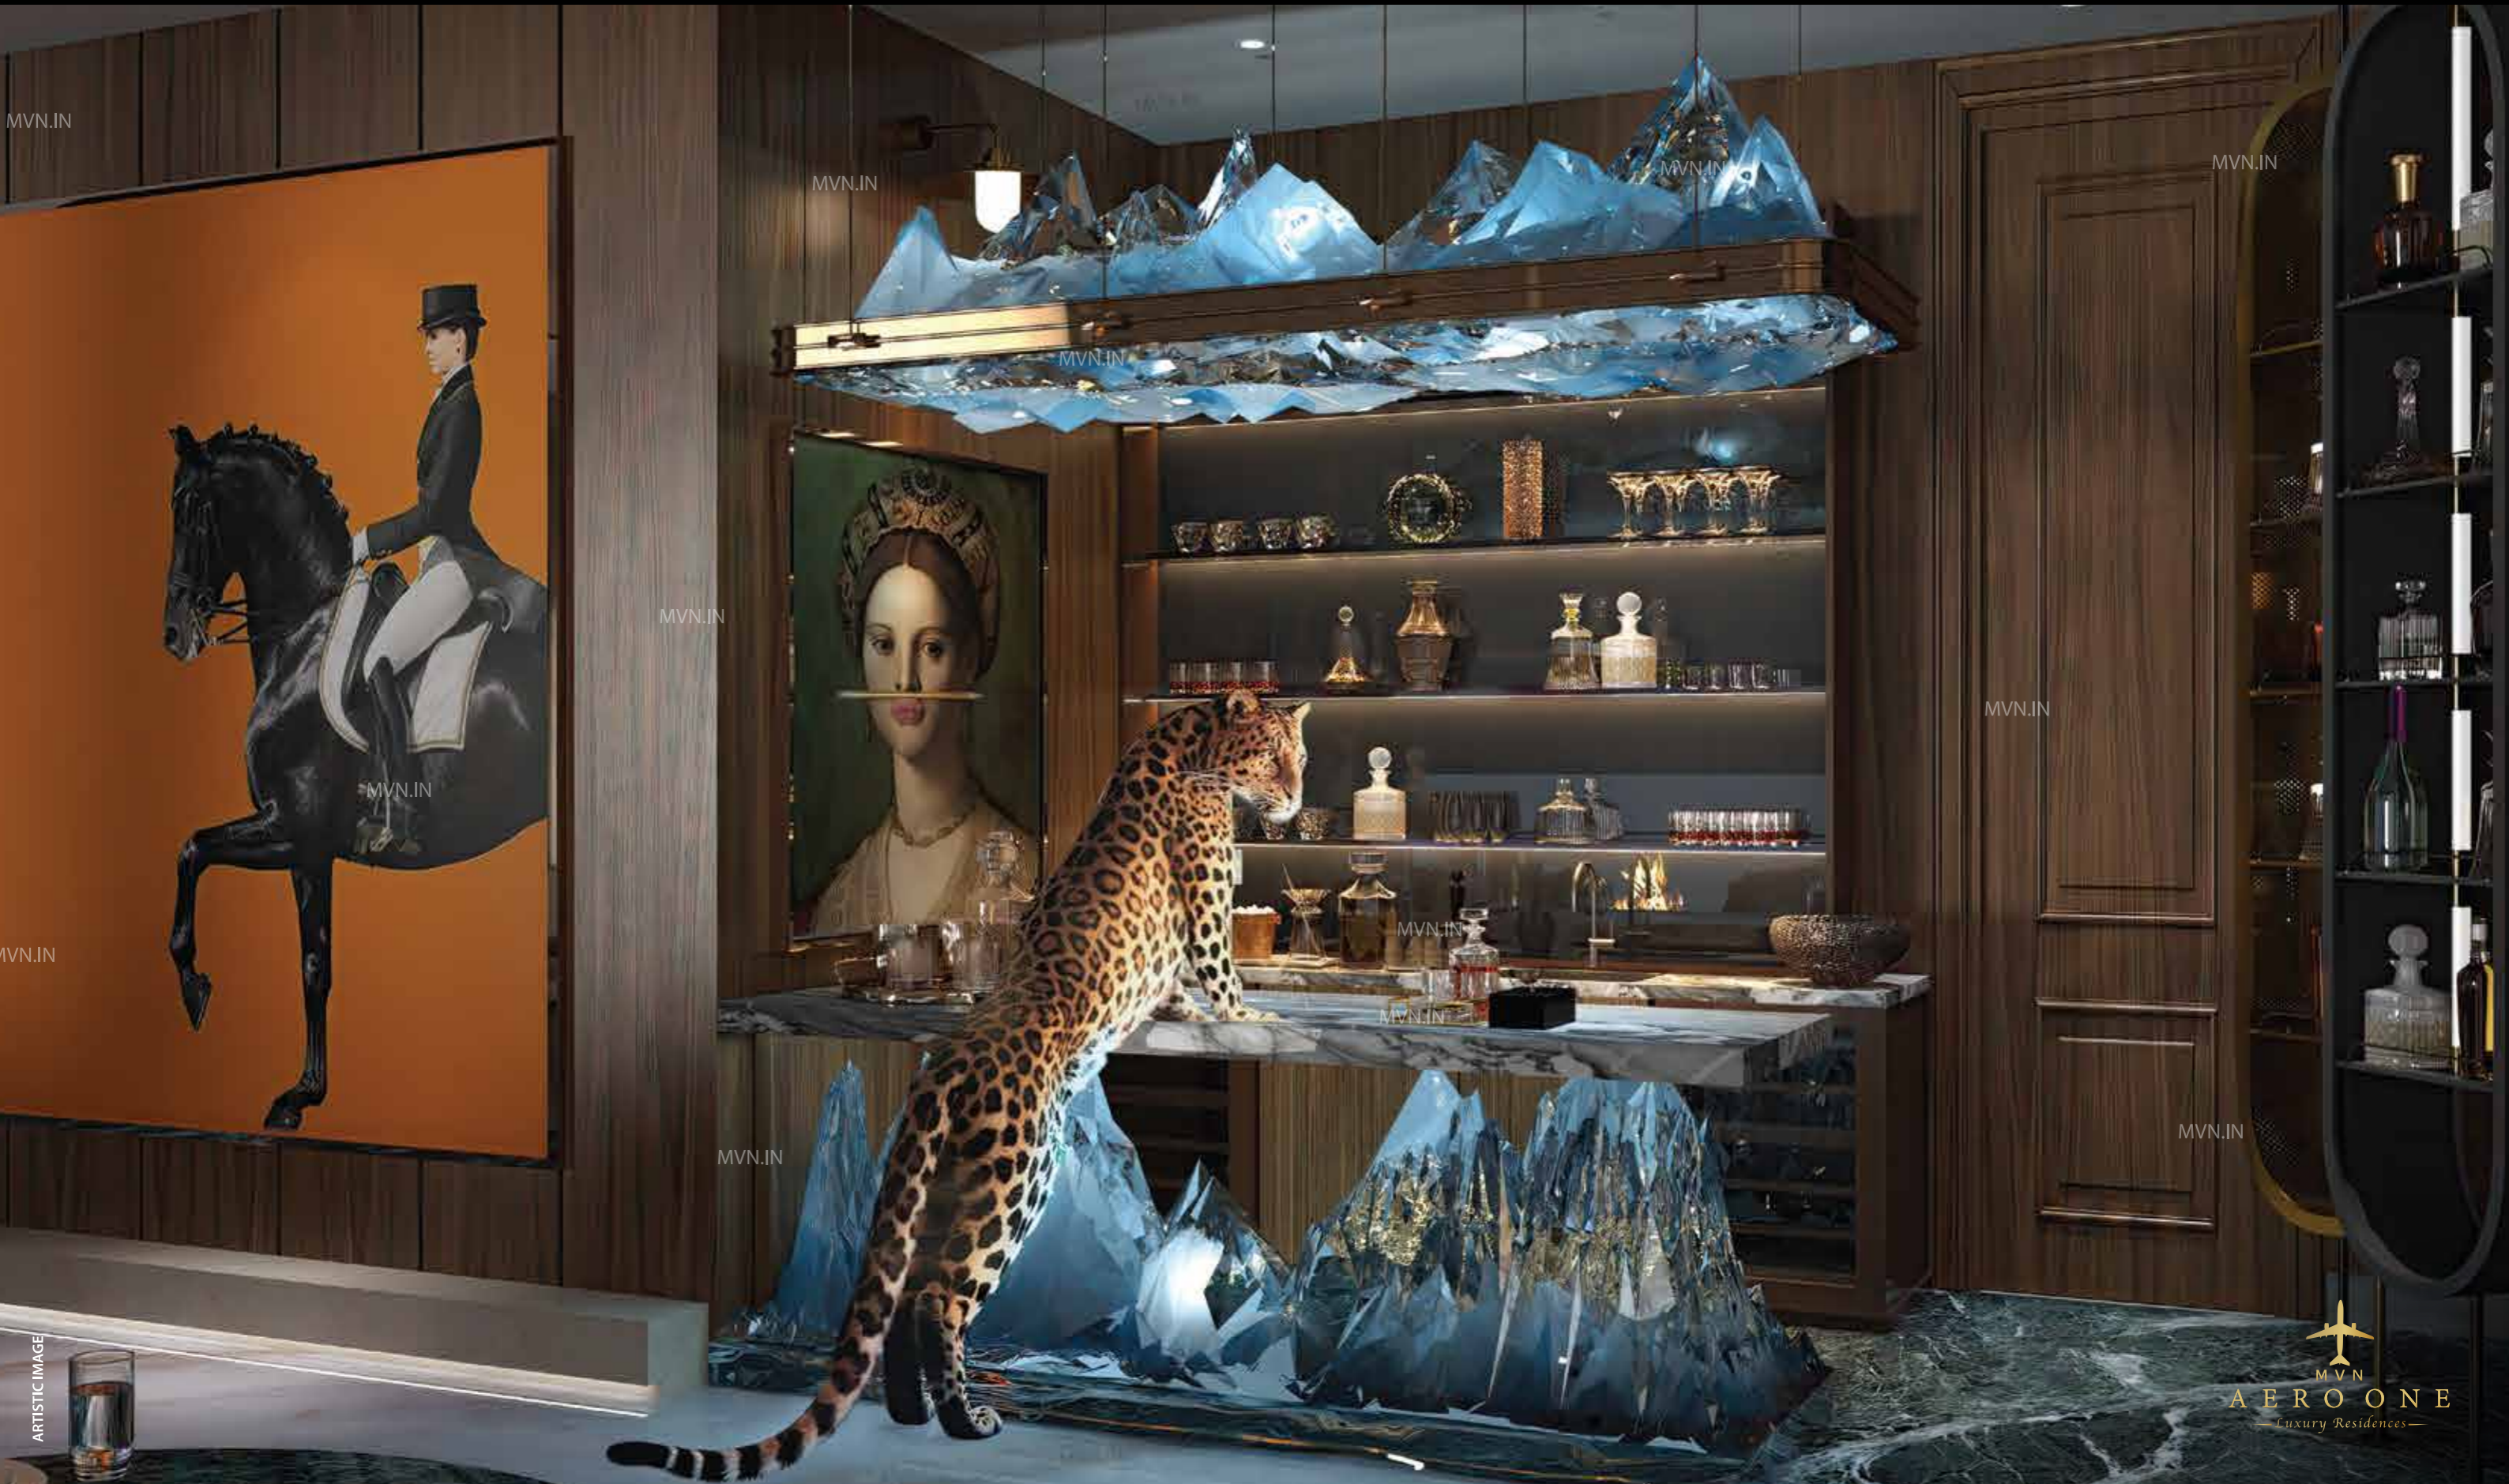

MVN.IN

MVN.IN

MVN.IN

MVN.IN

ELEVATE THE OPULENCE  
WITH 13.5 FT HIGH CHANDELIER CEILING

ARTISTIC IMAGE

LIVE. LAUGH. LOUNGE.  
YOUR LEISURE.  
YOUR WAY.

SOCIALISE THE ITALIAN WAY AT YOUR  
EXCLUSIVE CUCINA KITCHEN