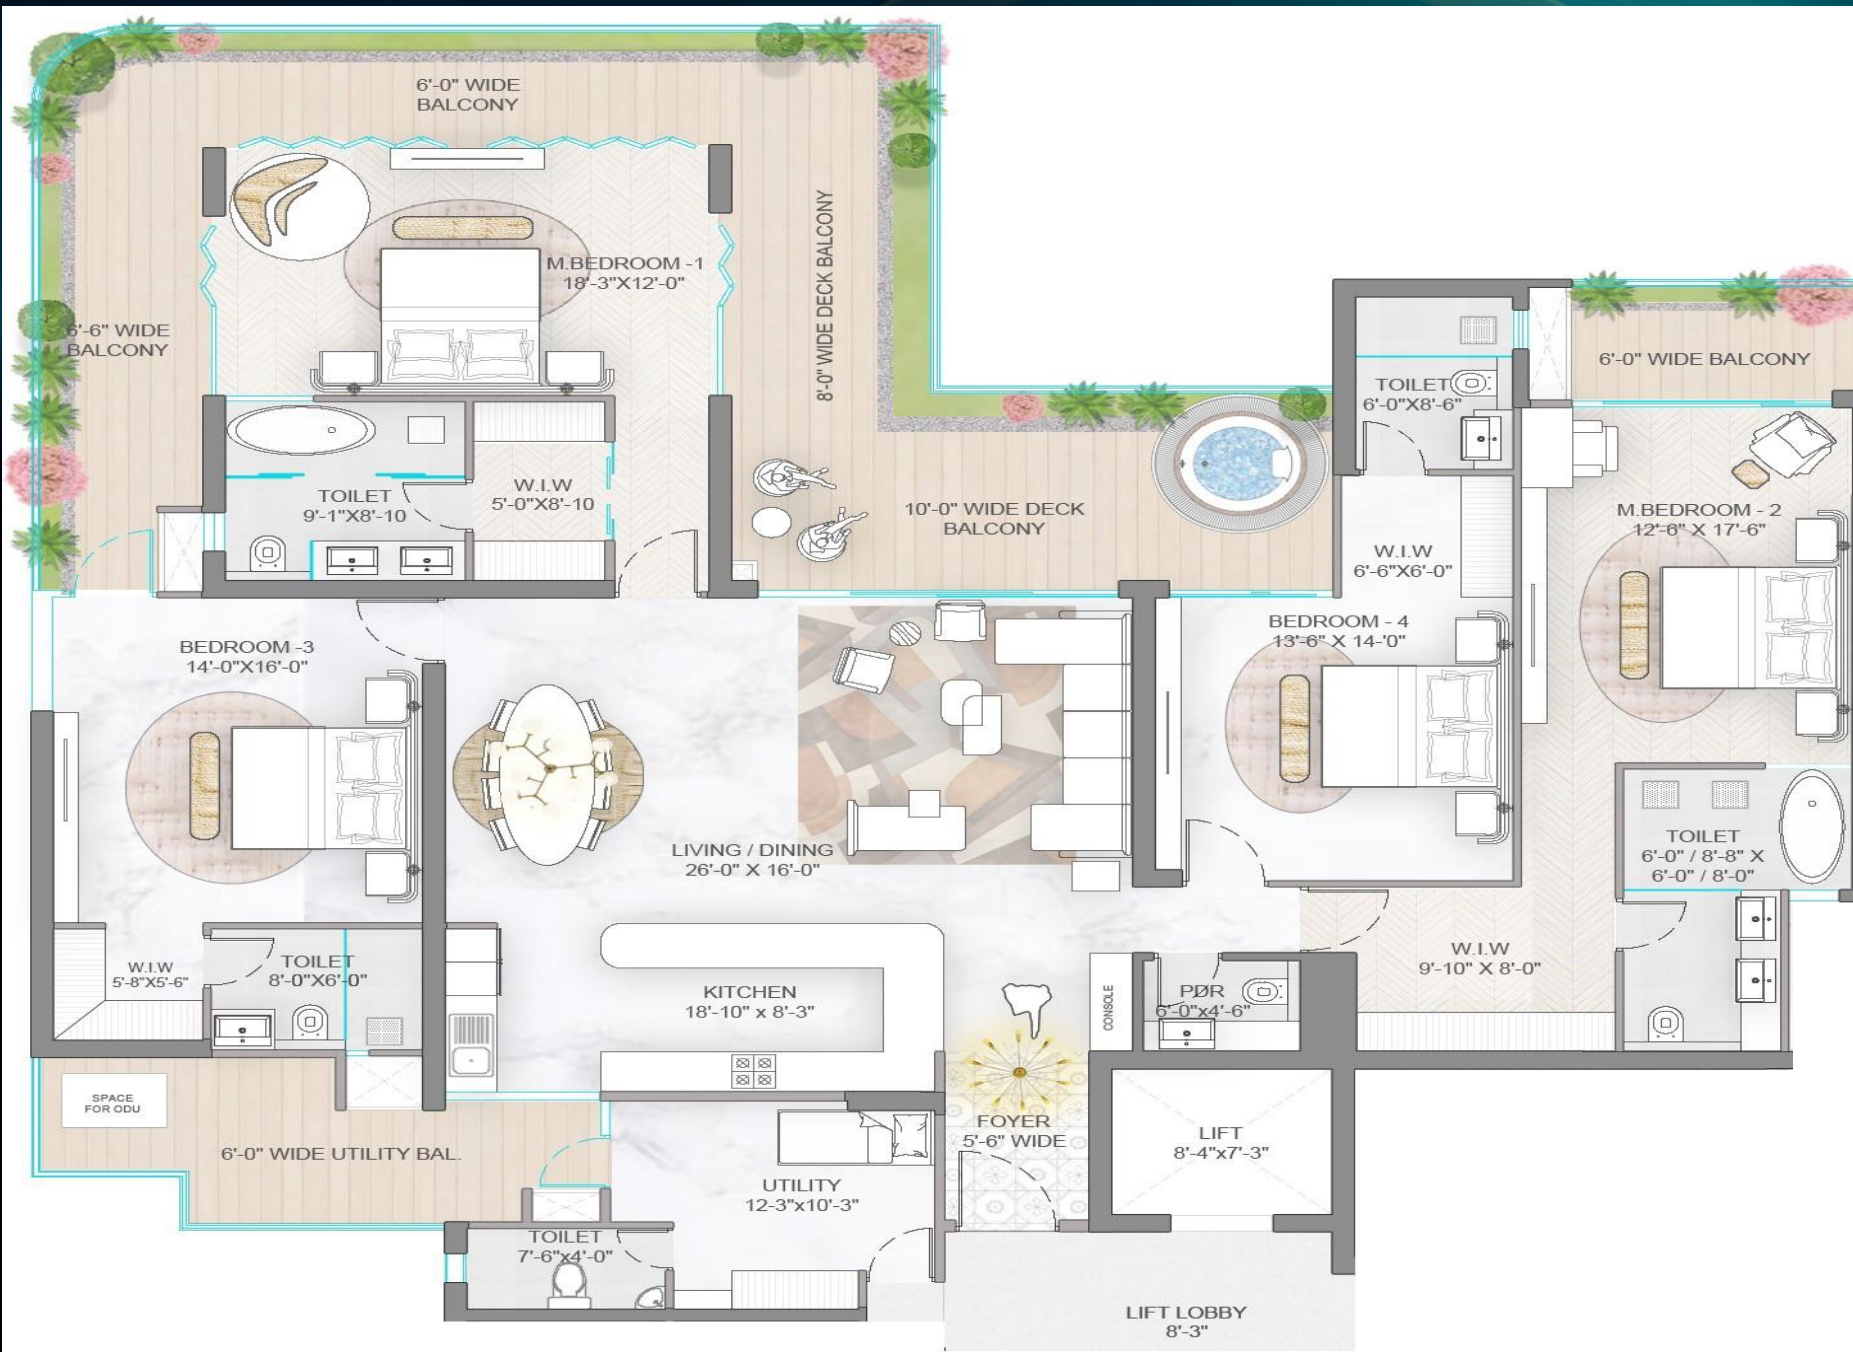

**A Tower That
Commands Attention**
Glass Facade

Wrap Around Decks

Balconies feature deep, flowing, wrap-around glass railings. Provide ample space for relaxation & socializing

GRAND ARRIVAL

Designed as a private, welcoming moment, featuring rich paving materials exotic plants and **vertical garden systems**.

LOBBY

Carved from authentic Italian Marble

PRIVATE LOBBY

With High Speed 4 Private elevators
powered by German-engineered systems

EVERY CORNER

Floor to Ceiling Double Glazing

EXTRAORDINARY LUXURY WITH EXTRAORDINARY HEIGHT
Ceiling Height of 12 Feet

SPA LIKE BATHROOMS

THE GUEST SEATING AREA

DINING AREA

A woman in a black gown with gold jewelry stands in a modern living room. The room features a white sofa, a coffee table, and a large rug. The background is a wall with a marble-like pattern and vertical gold accents.

LIMITED EDITION DESIGNER HOMES

4 BED + HELP ROOM

4200 - 4600 Sq.Ft.

- ONE TO A CORE
- PRIVATE LOBBY
- PRIVATE LIFT
- 4+1 ELEVATORS
- 10 FEET WIDE DECKS
- 12 FT CEILING HEIGHT
- PRIVATE POOL

T H E S A A B

CLUBHOUSE