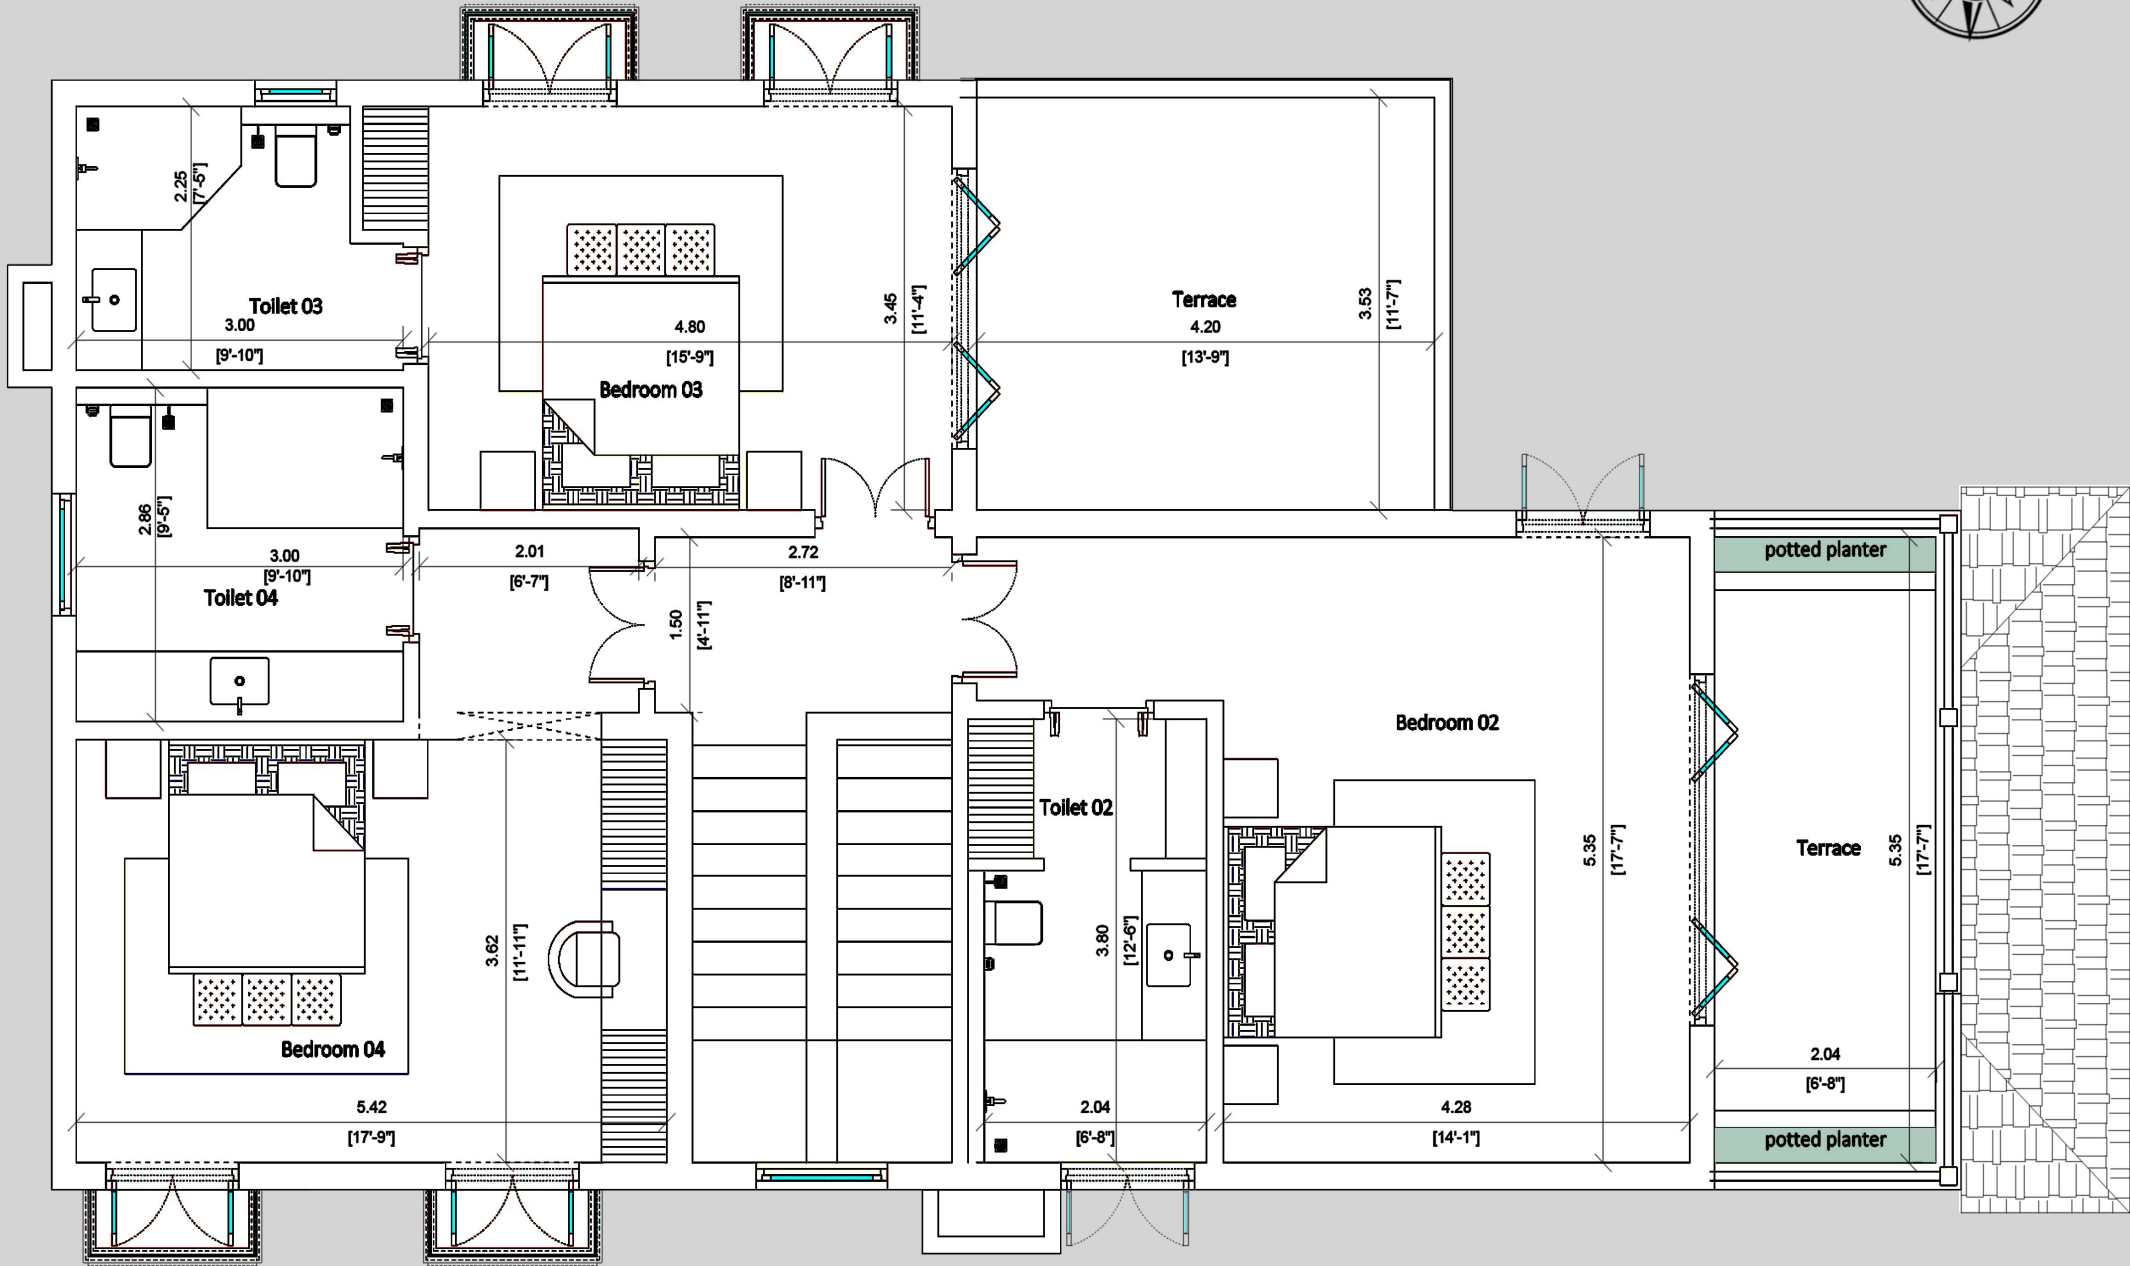

La Marcella

Villa No. 01

Sub plot : 365 - 368 Sq. mtrs.  
 Open area without a pool : 1830 - 1860 Sq. ft.  
 Super built-up : 3770 Sq. ft.  
 Carpet Area : 2424 Sq. ft.

# Villa 01 First Floor

Note: The floor plan is indicative, and on-site dimensions may vary slightly ; however, the overall area remains unchanged

**Thank You!**