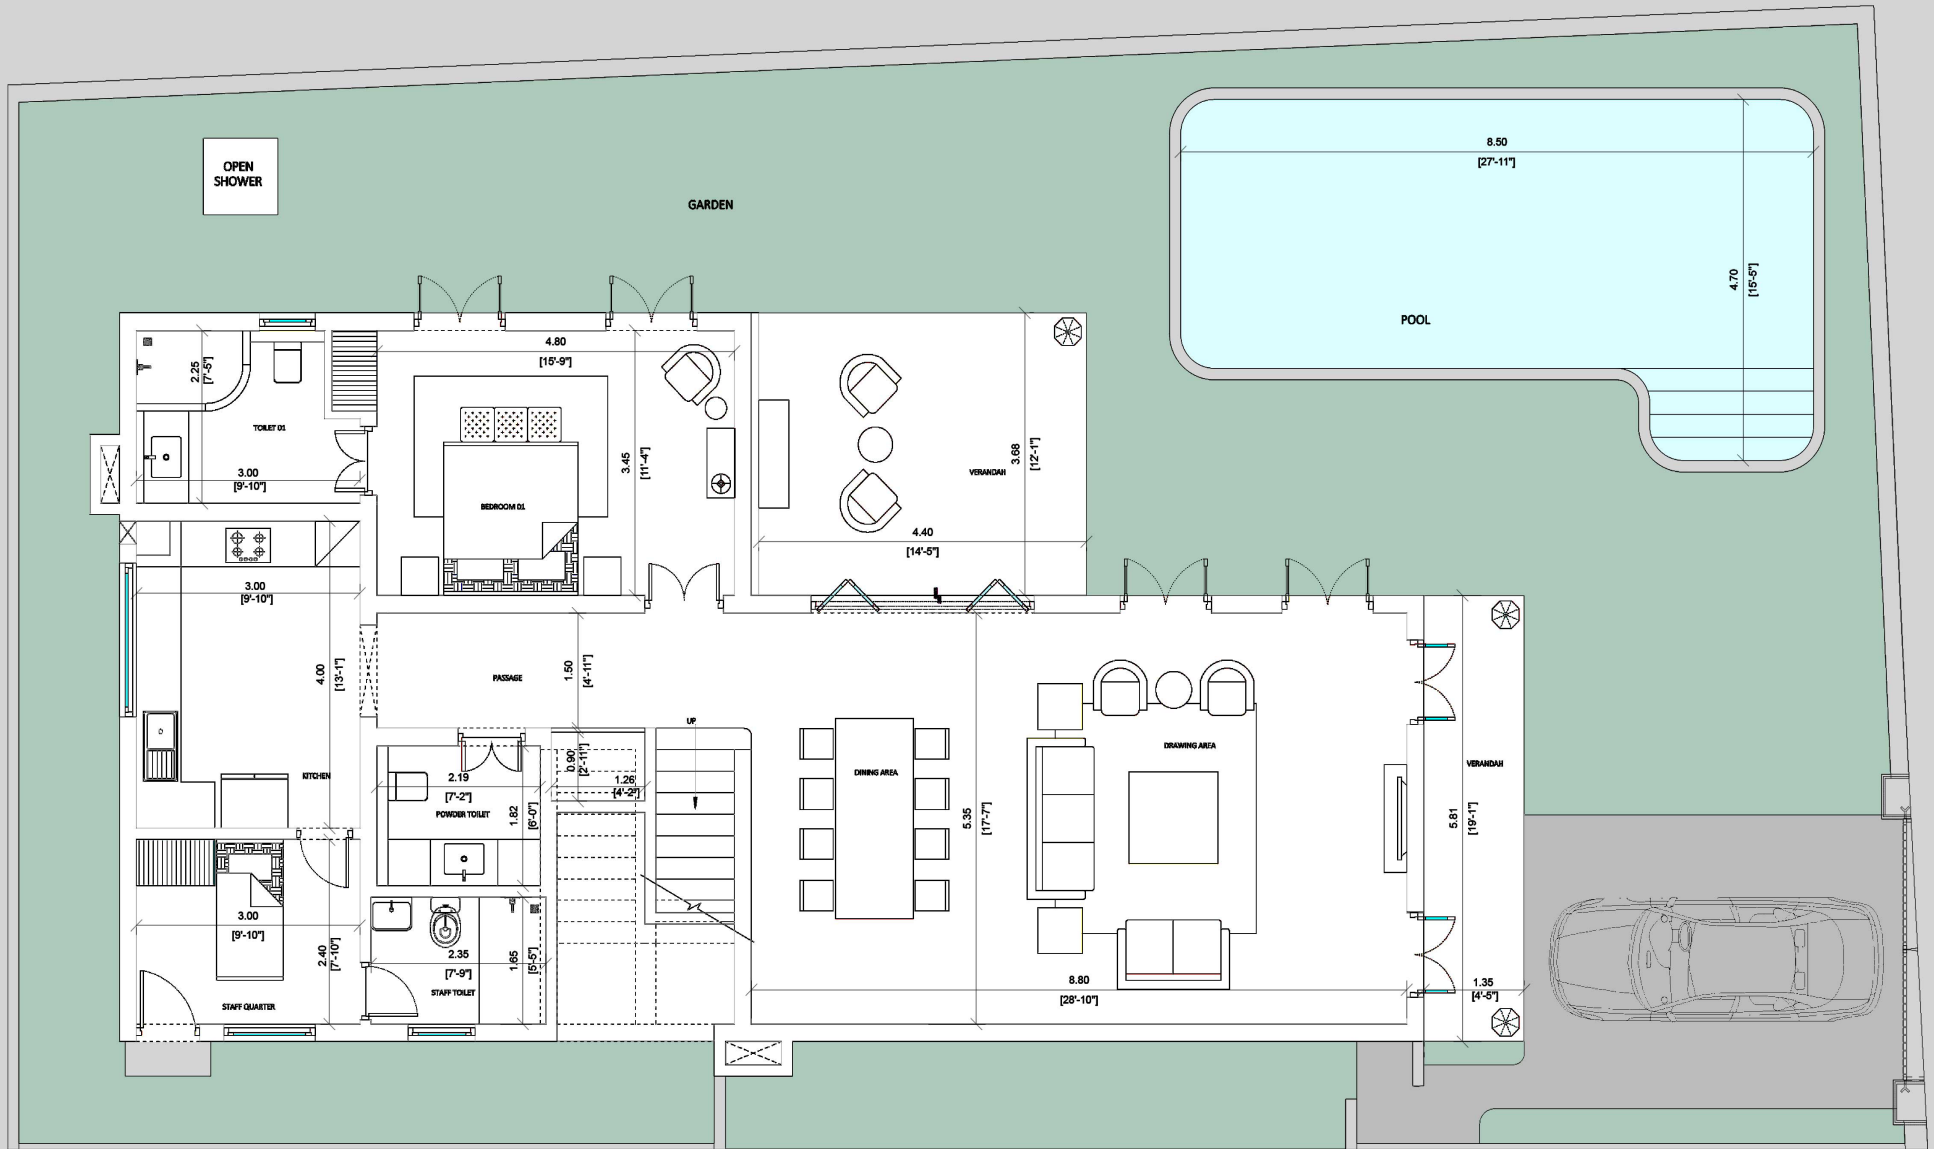

La Marcella

Villa No. 01

Sub plot : 365 - 368 Sq. mtrs.  
 Open area without a pool : 1830 - 1860 Sq. ft.  
 Super built-up : 3770 Sq. ft.  
 Carpet Area : 2424 Sq. ft.

# Villa 01 First Floor

Note: The floor plan is indicative, and on-site dimensions may vary slightly ; however, the overall area remains unchanged

**Thank You!**